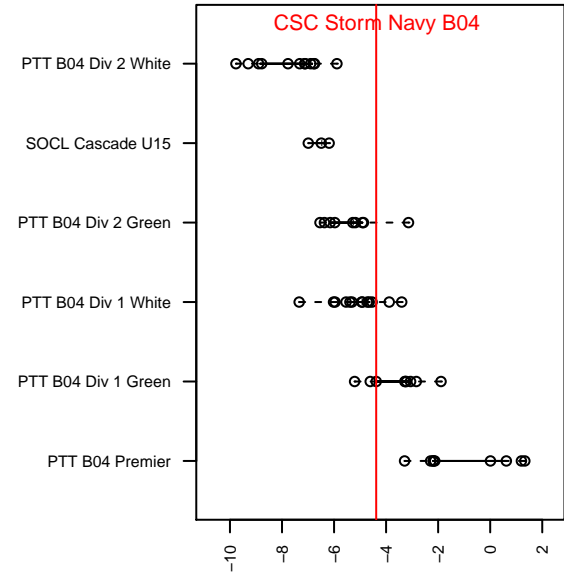

**attack and defense rating
relative to others at age
and all opponents in last 13 months**