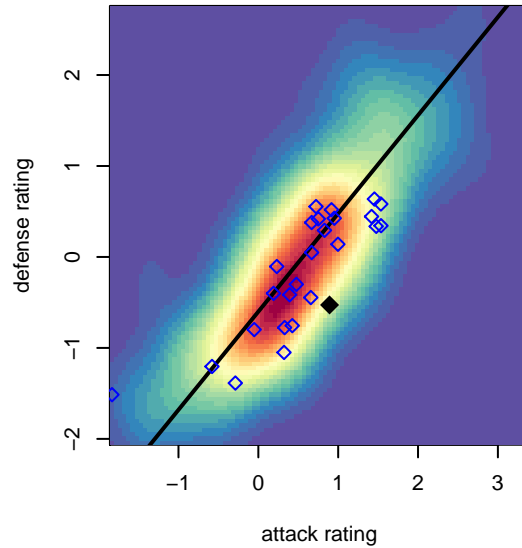

**attack and defense rating
relative to others at age
and all opponents in last 13 months**