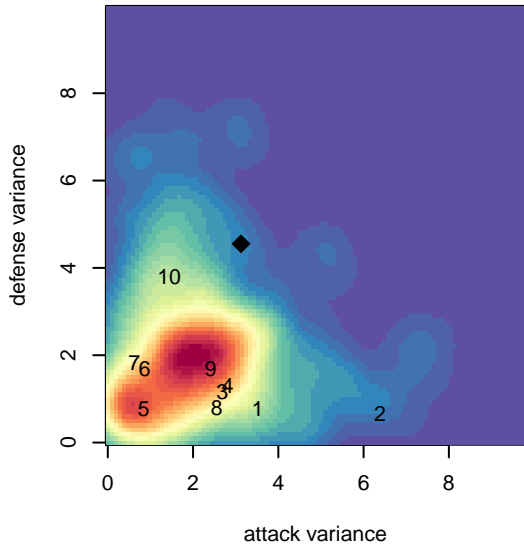

CSC Storm Navy B04

Corvallis SC Storm
 Corvallis, OR
 B04 total strength=852
 attack=2.44 defense=0.59
 fall league = PTT B04 Div 1 Green
 spr league = Spr OYS B04 Div 1 Green

alt names used:
 CORVALLIS CSC 04B (OR)
 Corvallis SC 04B
 CSC 04B
 CSC 04B
 Corvallis SC 04B
 Corvallis SC 04B

Venues played:
 2016 Capital Cup BU13 Silver
 2016 Beaverton Cup BU13 Silver
 2016 Bend Premier Cup Jack McInerney (Silver)
 2016 PTT B04 Division 1 Green
 2016 OYS Presidents Cup B04
 2016 Spr OYS B04 Division 1 Green

CSC Storm Navy B04
 Dots are actual minus expected GF (blue circles) and GA (red triangles).
 Blue line is smoothed change in attack strength. Red is smoothed change in defense strength.

**attack and defense variance (black dot)
relative to other teams
and top 10 in region**