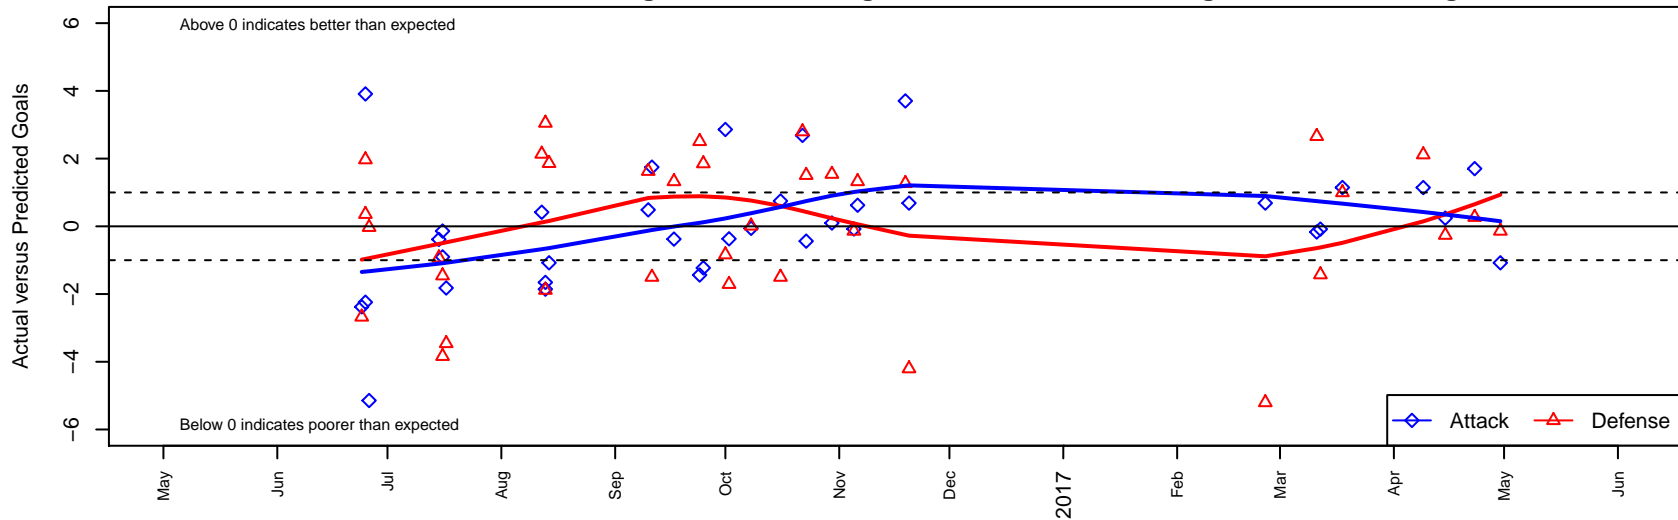

CSC Storm Navy B04

Corvallis SC Storm
 Corvallis, OR
 B04 total strength=852
 attack=2.44 defense=0.59
 fall league = PTT B04 Div 1 Green
 spr league = Spr OYS B04 Div 1 Green

alt names used:
 CORVALLIS CSC 04B (OR)
 Corvallis SC 04B
 CSC 04B
 CSC 04B
 Corvallis SC 04B
 Corvallis SC 04B

Venues played:
 2016 Capital Cup BU13 Silver
 2016 Beaverton Cup BU13 Silver
 2016 Bend Premier Cup Jack McInerney (Silver)
 2016 PTT B04 Division 1 Green
 2016 OYS Presidents Cup B04
 2016 Spr OYS B04 Division 1 Green

CSC Storm Navy B04
 Dots are actual minus expected GF (blue circles) and GA (red triangles).
 Blue line is smoothed change in attack strength. Red is smoothed change in defense strength.

**attack and defense variance (black dot)
relative to other teams
and top 10 in region**