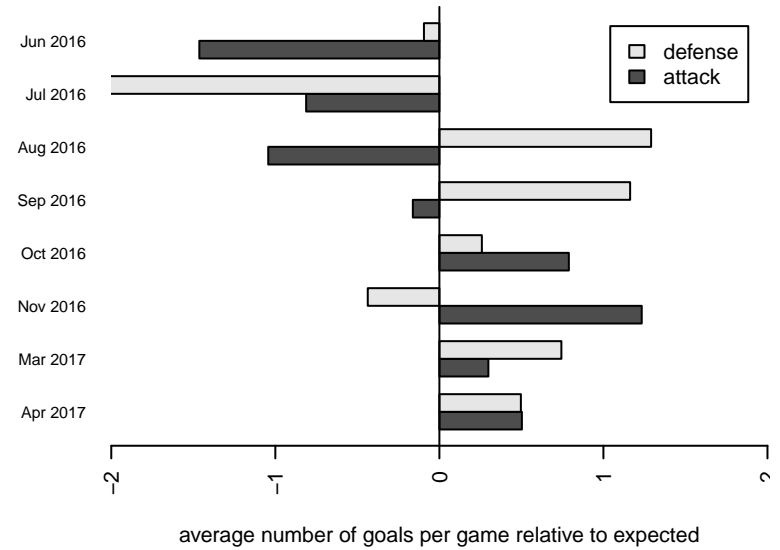

Performance relative to 13 month average