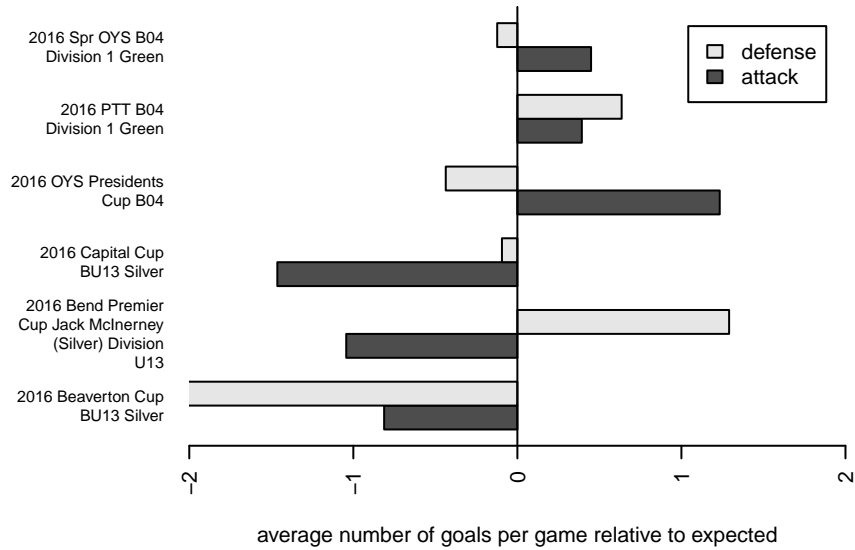

Performance relative to 13 month average